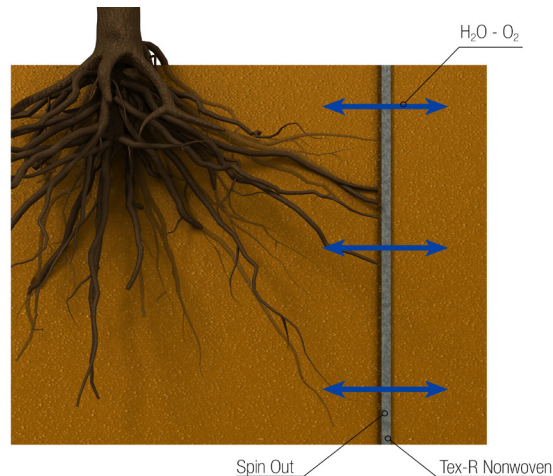

Texel Tex-R RC6 Pro

PATENTED TECHNOLOGY FOR CONTROLLING ROOTS AND WEEDS

+ ADVANTAGES:

Effective solution to control weeds and roots propagation;

Combine the power of mechanical and chemical action;

Wide range of applications for landscapers, growers, nurseries and infrastructure markets.

The exclusive Texel Tex-R RC6 Pro technology involves coating a nonwoven membrane with SpinOut resin, which contains copper hydroxide. On contact with this surface, root ends naturally go into a dormant state. This phenomenon promotes the development of secondary roots, improving the entire root system while preventing root circling and emergence. Texel Tex-R RC6 Pro can be used for both weed control and root control applications.

Texel Tex-R RC6 Pro

AN AFFORDABLE AND ECOLOGICAL SOLUTION

The Texel Tex-R RC6 Pro combines the advantages of a permeable membrane used as a physical barrier under surface material with a SpinOut coating that induces weeds to enter a dormant state. Several studies, in particular for Hydro-Quebec, have shown Texel Tex-R RC6 Pro to be effective and environmentally-friendly.