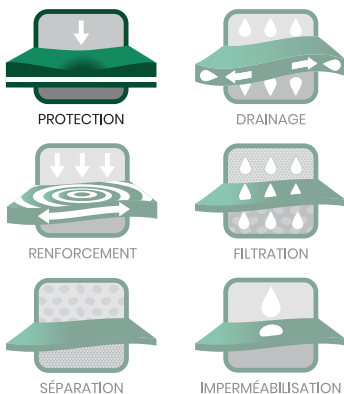

FUNCTIONS

SECTORS

- ✔ Municipal and Landscape Architecture
- ✔ Roads and Transportation
- ✔ Natural Resources and Energy
- ✔ Industrial and Waste Management

THE TEXEL TEX-R RC6 PRO IMPROVES PLANT QUALITY WHILE CONTROLLING UNWANTED GROWTH :

- Perfect development of structural roots;
- Optimum, controlled growth of plants and trees;
- Excellent transplanting results;
- Improved production quality;
- Reduced labor costs;
- Simple and easy to install and use;
- Long term protection of your infrastructures;
- Increased cost-effectiveness and reduced loss;
- Odourless, non-flammable, no special handling or storage.