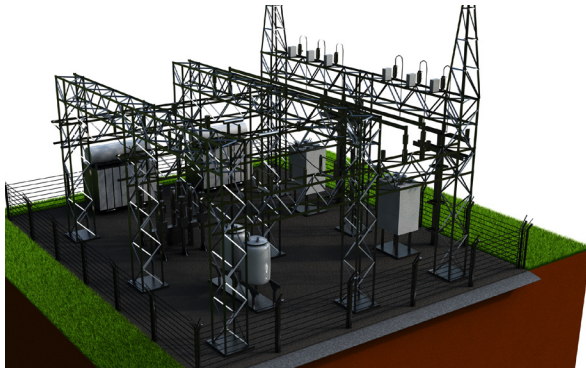

The exclusive Texel Tex-R RC6 Pro technology involves coating a nonwoven membrane with SpinOut resin, which contains copper hydroxide. On contact with this surface, root ends naturally go into a dormant state. This phenomenon promotes the development of secondary roots, improving the entire root system while preventing root circling and emergence. Texel Tex-R RC6 Pro can be used for both weed control and root control applications.

FUNCTIONS

SECTORS

- ✔ Municipal and Landscape Architecture
- ✔ Roads and Transportation
- ✔ Natural Resources and Energy
- ✔ Industrial and Waste Management

THE TEXEL TEX-R RC6 PRO IMPROVES PLANT QUALITY WHILE CONTROLLING UNWANTED GROWTH :

- Perfect development of structural roots;
- Optimum, controlled growth of plants and trees;
- Excellent transplanting results;
- Improved production quality;
- Reduced labor costs;
- Simple and easy to install and use;
- Long term protection of your infrastructures;
- Increased cost-effectiveness and reduced loss;
- Odourless, non-flammable, no special handling or storage.

Texel Tex-R RC6 Pro

AN AFFORDABLE AND ECOLOGICAL SOLUTION

The Texel Tex-R RC6 Pro combines the advantages of a permeable membrane used as a physical barrier under surface material with a SpinOut coating that induces weeds to enter a dormant state. Several studies, in particular for Hydro-Quebec, have shown Texel Tex-R RC6 Pro to be effective and environmentally-friendly.